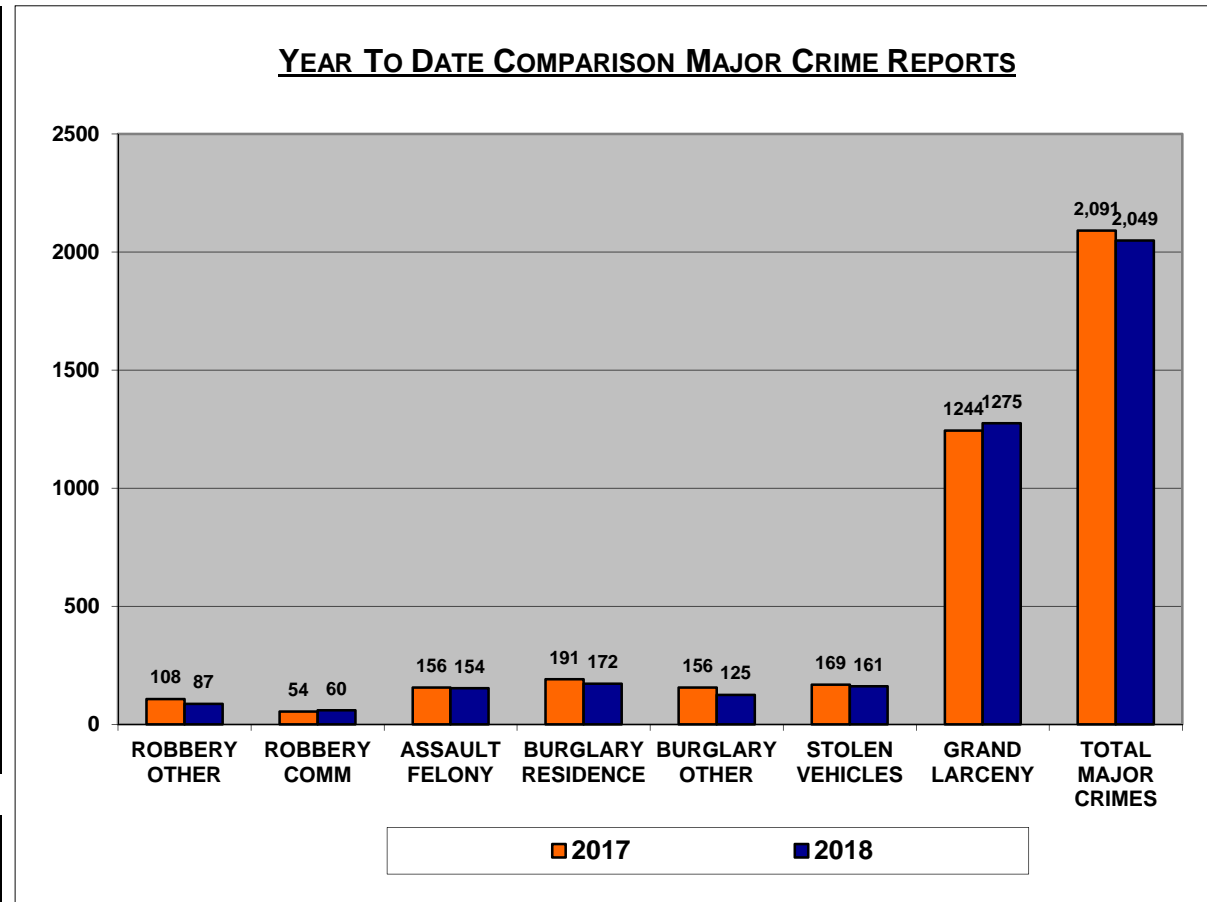

LAURA CURRAN
COUNTY EXECUTIVE

NASSAU COUNTY POLICE DEPARTMENT STRAT-COM COMPARISON REPORT

PATRICK J. RYDER
POLICE COMMISSIONER

NCPD TOTAL

YTD COMPARISON CRIME REPORTS			
NCPD Total	2017	2018	
Start Date	01/01/17	01/01/18	
End Date	05/31/17	05/31/18	%Change
MURDER	3	3	0.00%
RAPE	1	4	300.00%
CRIMINAL SEXUAL ACT	4	3	-25.00%
SEXUAL ABUSE	5	5	0.00%
ROBBERY OTHER	108	87	-19.44%
ROBBERY COMM	54	60	11.11%
ASSAULT FELONY	156	154	-1.28%
BURGLARY RESIDENCE	191	172	-9.95%
BURGLARY OTHER	156	125	-19.87%
STOLEN VEHICLES	169	161	-4.73%
GRAND LARCENY	1244	1275	2.49%
TOTAL MAJOR CRIMES	2,091	2,049	-2.01%
ALL OTHER CRIME REPORTS	8,105	8,109	0.05%
TOTAL CRIME REPORTS	10,196	10,158	-0.37%