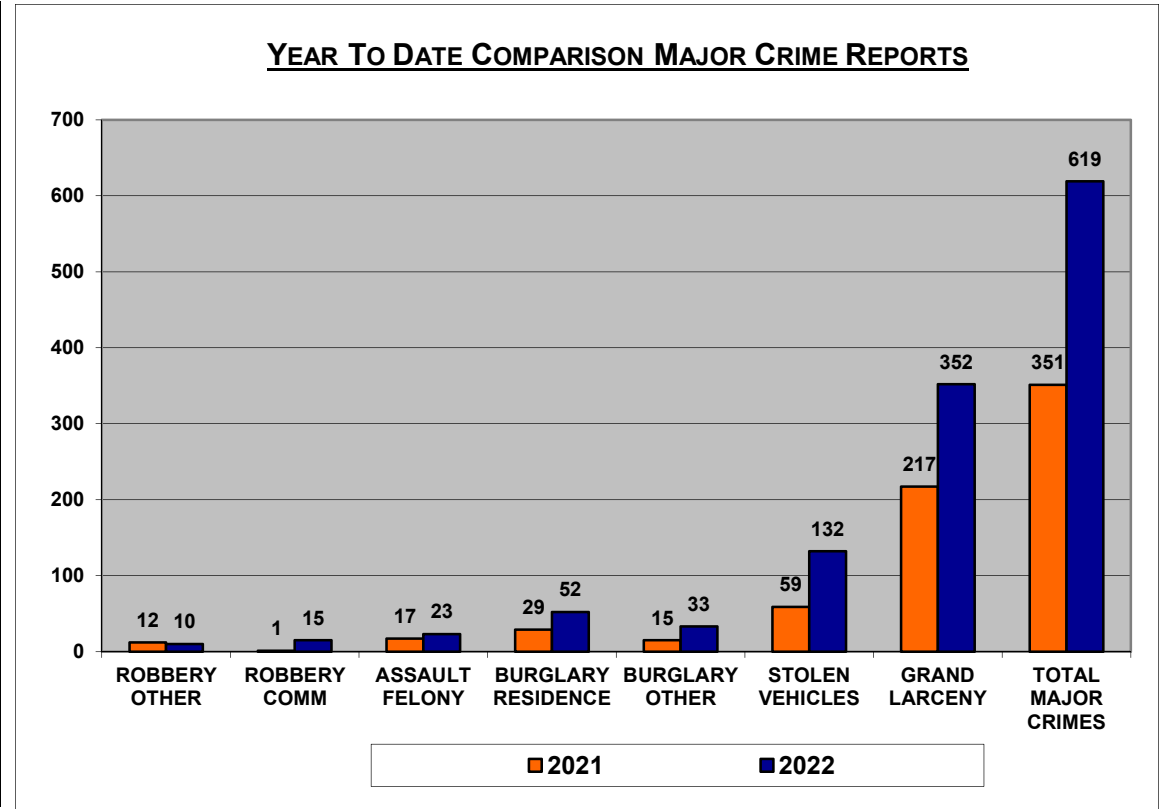

BRUCE BLAKEMAN
COUNTY EXECUTIVE

NASSAU COUNTY POLICE DEPARTMENT

STRAT-COM COMPARISON REPORT

PATRICK J. RYDER
POLICE COMMISSIONER

6TH PRECINCT

YTD COMPARISON CRIME REPORTS			
6th Precinct	2021	2022	
Start Date	01/01/21	01/01/22	
End Date	10/10/21	10/10/22	%Change
MURDER	0	0	0.00%
RAPE	0	0	0.00%
CRIMINAL SEXUAL ACT	0	0	0.00%
SEXUAL ABUSE	1	2	100.00%
ROBBERY OTHER	12	10	-16.67%
ROBBERY COMM	1	15	1400.00%
ASSAULT FELONY	17	23	35.29%
BURGLARY RESIDENCE	29	52	79.31%
BURGLARY OTHER	15	33	120.00%
STOLEN VEHICLES	59	132	123.73%
GRAND LARCENY	217	352	62.21%
TOTAL MAJOR CRIMES	351	619	76.35%