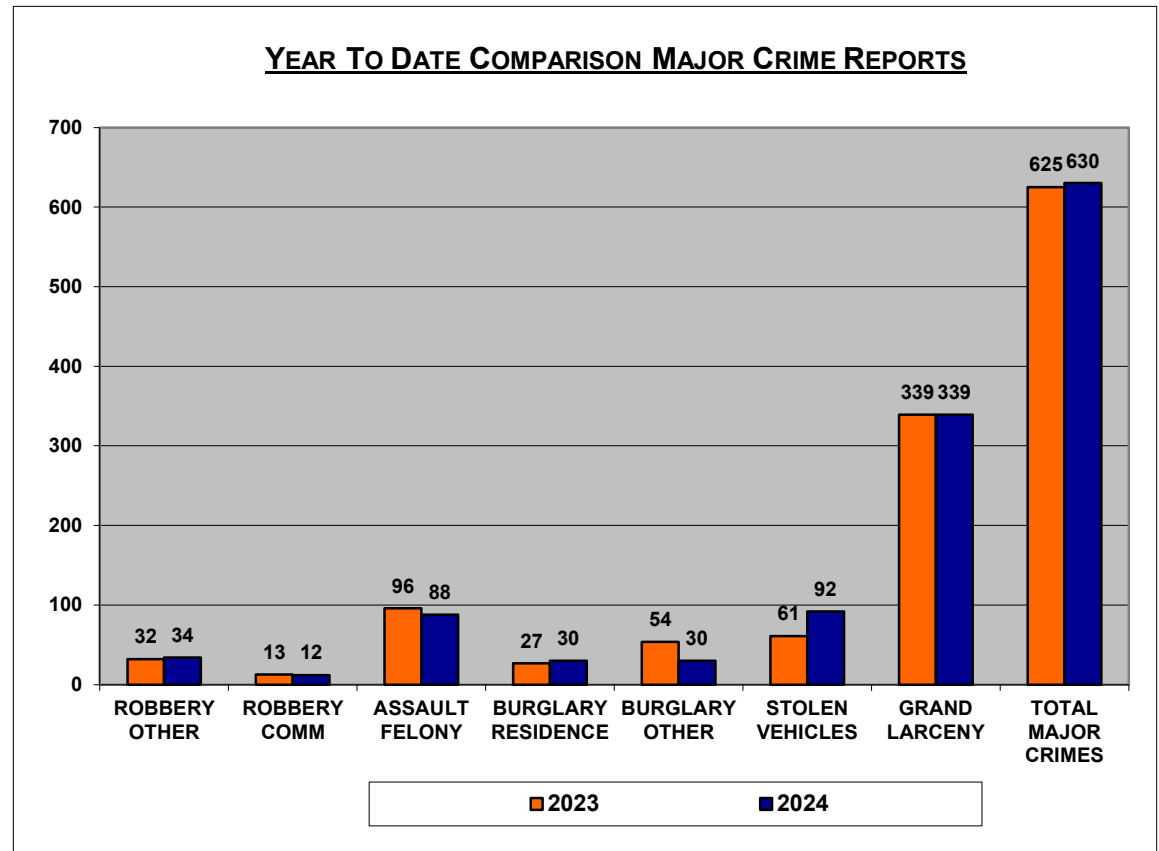

BRUCE BLAKEMAN
COUNTY EXECUTIVE

NASSAU COUNTY POLICE DEPARTMENT STRAT-COM COMPARISON REPORT

PATRICK J. RYDER
POLICE COMMISSIONER

1ST PRECINCT

YTD COMPARISON CRIME REPORTS			
1st Precinct	2023	2024	
Start Date	01/01/23	01/01/24	
End Date	10/22/23	10/21/24	%Change
MURDER	2	0	-100.00%
RAPE	1	3	200.00%
CRIMINAL SEXUAL ACT	0	0	0.00%
SEXUAL ABUSE	0	2	200.00%
ROBBERY OTHER	32	34	6.25%
ROBBERY COMM	13	12	-7.69%
ASSAULT FELONY	96	88	-8.33%
BURGLARY RESIDENCE	27	30	11.11%
BURGLARY OTHER	54	30	-44.44%
STOLEN VEHICLES	61	92	50.82%
GRAND LARCENY	339	339	0.00%
TOTAL MAJOR CRIMES	625	630	0.80%

*
s
t
r
e
t