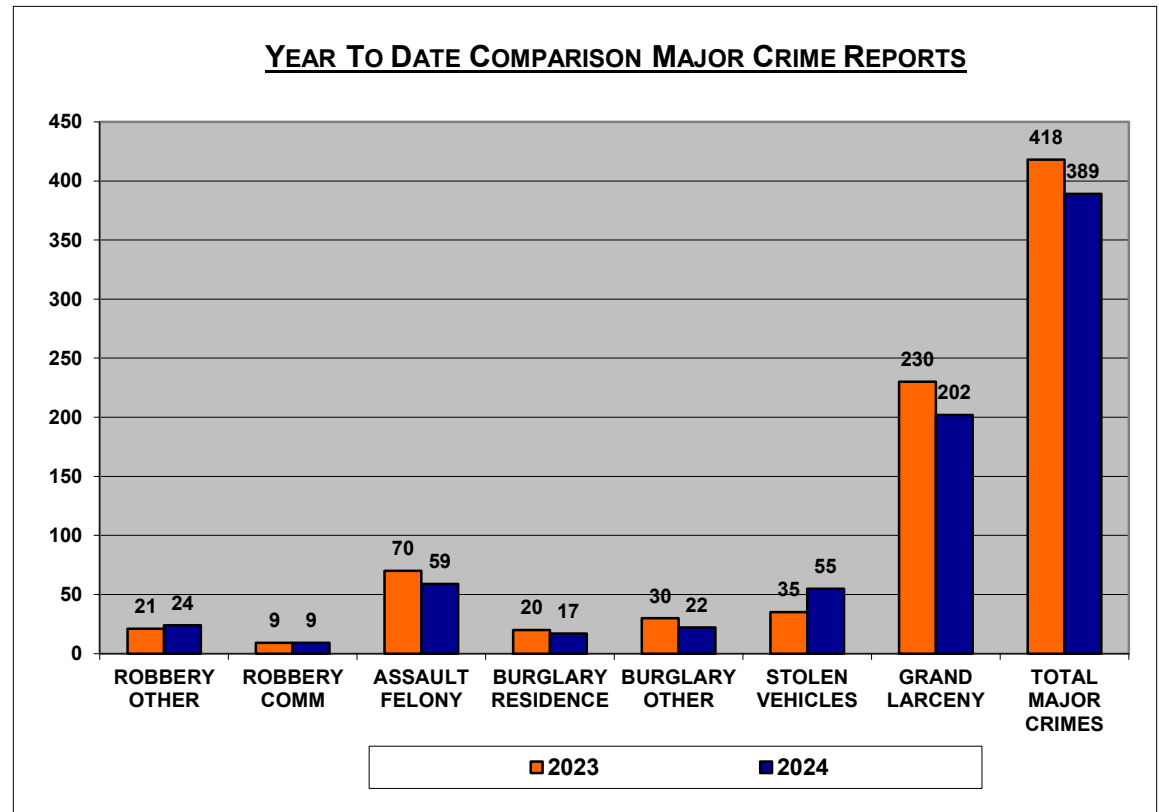

BRUCE BLAKEMAN
COUNTY EXECUTIVE

NASSAU COUNTY POLICE DEPARTMENT STRAT-COM COMPARISON REPORT

PATRICK J. RYDER
POLICE COMMISSIONER

1ST PRECINCT

YTD COMPARISON CRIME REPORTS			
1st Precinct	2023	2024	
Start Date	01/01/23	01/01/24	
End Date	07/16/23	07/15/24	%Change
MURDER	2	0	-100.00%
RAPE	1	0	-100.00%
CRIMINAL SEXUAL ACT	0	0	0.00%
SEXUAL ABUSE	0	1	100.00%
ROBBERY OTHER	21	24	14.29%
ROBBERY COMM	9	9	0.00%
ASSAULT FELONY	70	59	-15.71%
BURGLARY RESIDENCE	20	17	-15.00%
BURGLARY OTHER	30	22	-26.67%
STOLEN VEHICLES	35	55	57.14%
GRAND LARCENY	230	202	-12.17%
TOTAL MAJOR CRIMES	418	389	-6.94%