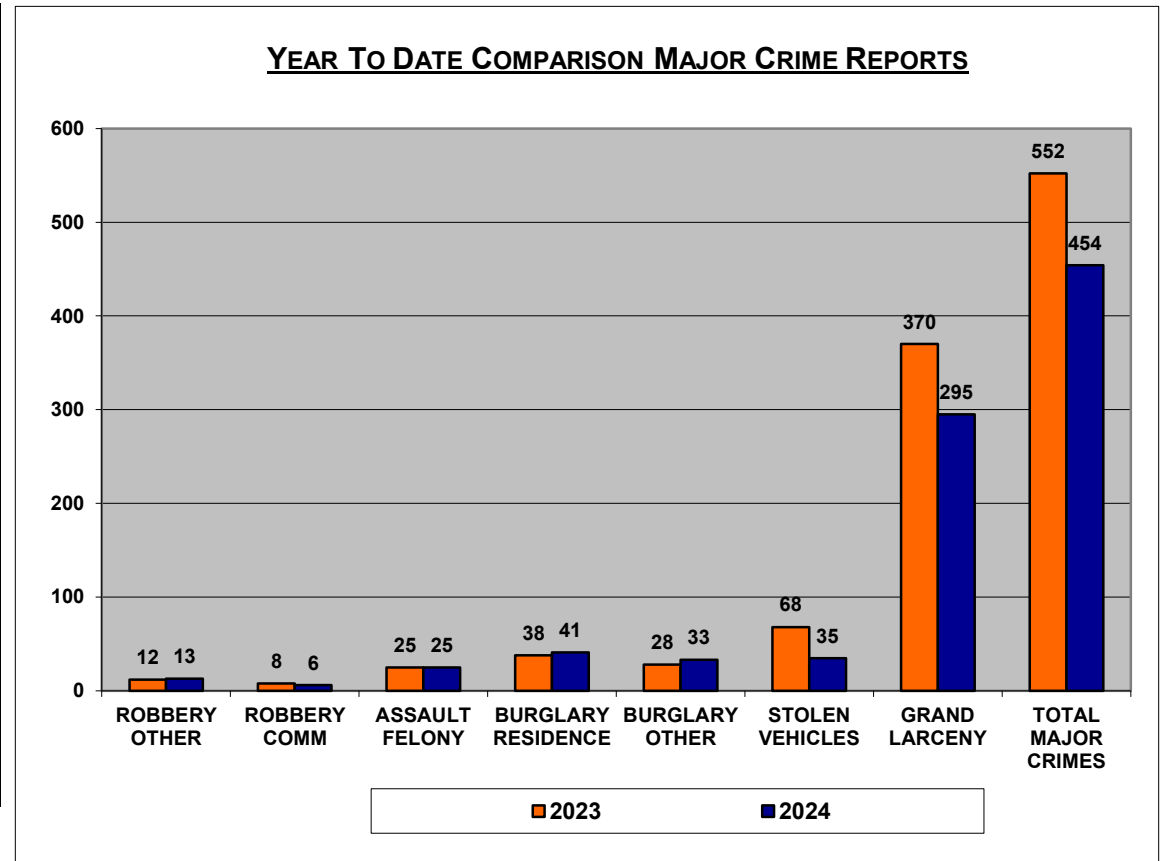

### 2ND PRECINCT

YTD COMPARISON CRIME REPORTS			
2nd Precinct	2023	2024	
Start Date	01/01/23	01/01/24	
End Date	10/22/23	10/21/24	%Change
MURDER	0	4	400.00%
RAPE	1	1	0.00%
CRIMINAL SEXUAL ACT	0	1	100.00%
SEXUAL ABUSE	2	0	-100.00%
ROBBERY OTHER	12	13	8.33%
ROBBERY COMM	8	6	-25.00%
ASSAULT FELONY	25	25	0.00%
BURGLARY RESIDENCE	38	41	7.89%
BURGLARY OTHER	28	33	17.86%
STOLEN VEHICLES	68	35	-48.53%
GRAND LARCENY	370	295	-20.27%
<b>TOTAL MAJOR CRIMES</b>	<b>552</b>	<b>454</b>	<b>-17.75%</b>