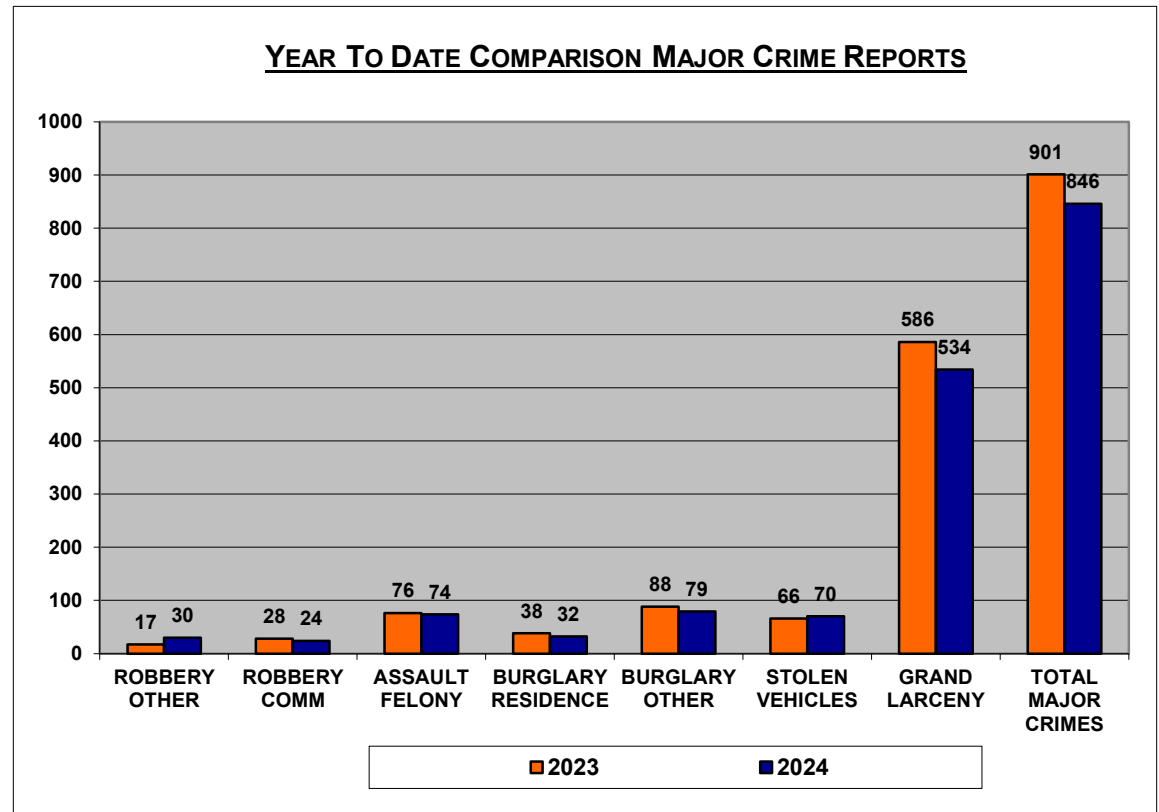

BRUCE BLAKEMAN
COUNTY EXECUTIVE

NASSAU COUNTY POLICE DEPARTMENT

STRAT-COM COMPARISON REPORT

PATRICK J. RYDER
POLICE COMMISSIONER

3RD PRECINCT

YTD COMPARISON CRIME REPORTS			
3rd Precinct	2023	2024	
Start Date	01/01/23	01/01/24	
End Date	07/16/23	07/15/24	%Change
MURDER	1	0	-100.00%
RAPE	0	1	100.00%
CRIMINAL SEXUAL ACT	0	0	0.00%
SEXUAL ABUSE	1	2	100.00%
ROBBERY OTHER	17	30	76.47%
ROBBERY COMM	28	24	-14.29%
ASSAULT FELONY	76	74	-2.63%
BURGLARY RESIDENCE	38	32	-15.79%
BURGLARY OTHER	88	79	-10.23%
STOLEN VEHICLES	66	70	6.06%
GRAND LARCENY	586	534	-8.87%
TOTAL MAJOR CRIMES	901	846	-6.10%