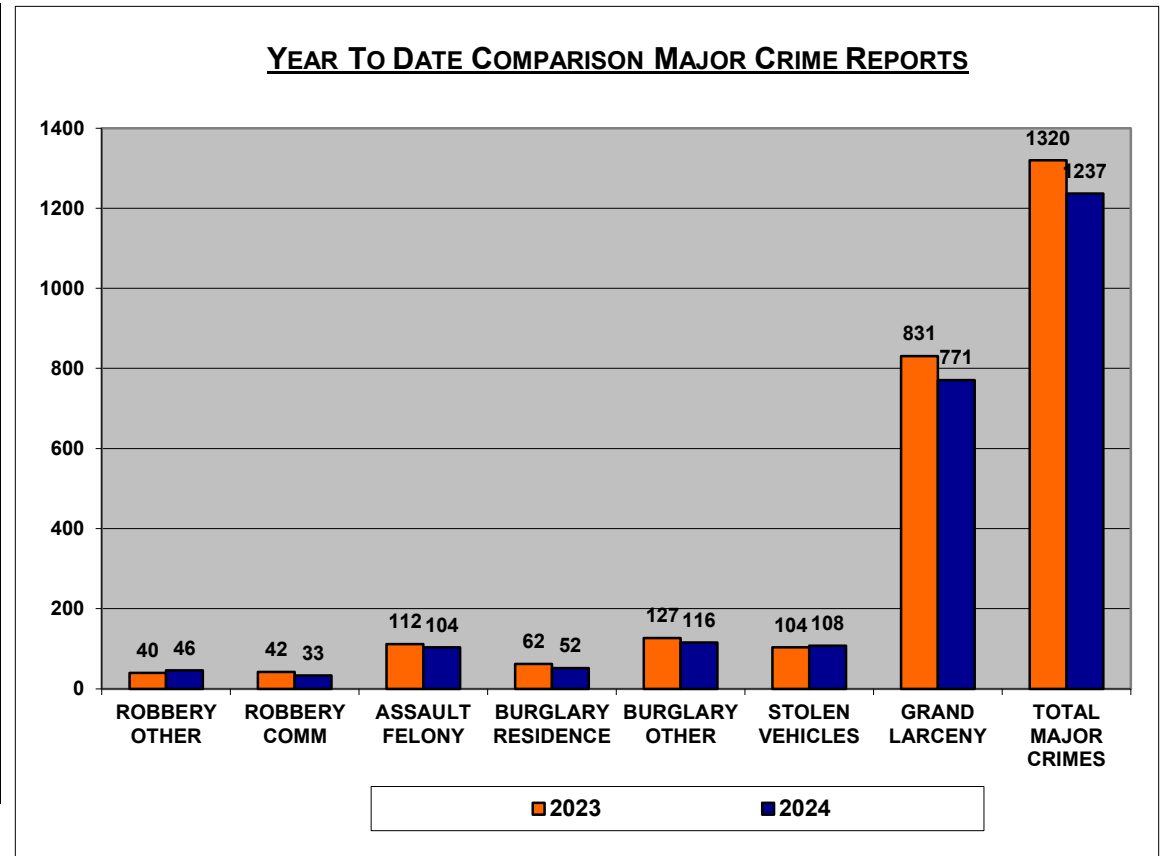

BRUCE BLAKEMAN  
COUNTY EXECUTIVE

## 3RD PRECINCT

YTD COMPARISON CRIME REPORTS			
3rd Precinct	2023	2024	
Start Date	01/01/23	01/01/24	
End Date	10/22/23	10/21/24	%Change
MURDER	1	0	-100.00%
RAPE	0	3	300.00%
CRIMINAL SEXUAL ACT	0	0	0.00%
SEXUAL ABUSE	1	4	300.00%
ROBBERY OTHER	40	46	15.00%
ROBBERY COMM	42	33	-21.43%
ASSAULT FELONY	112	104	-7.14%
BURGLARY RESIDENCE	62	52	-16.13%
BURGLARY OTHER	127	116	-8.66%
STOLEN VEHICLES	104	108	3.85%
GRAND LARCENY	831	771	-7.22%
<b>TOTAL MAJOR CRIMES</b>	<b>1320</b>	<b>1237</b>	<b>-6.29%</b>