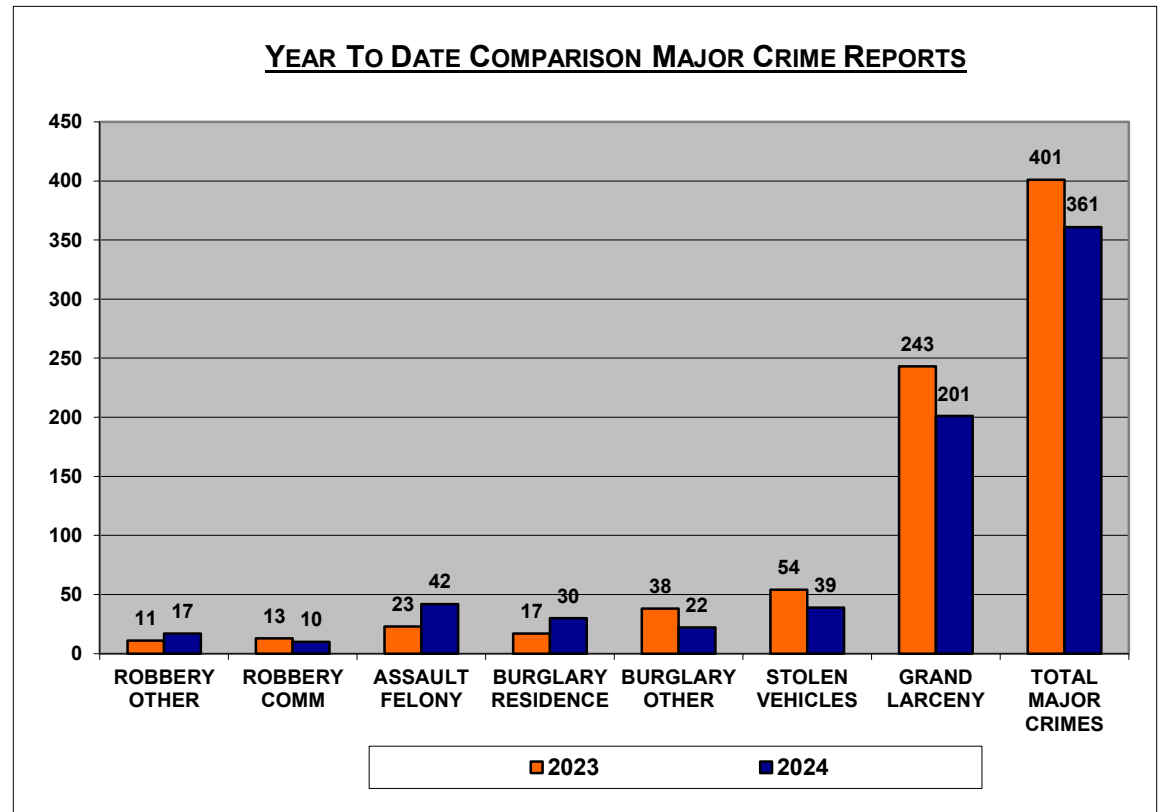

BRUCE BLAKEMAN
COUNTY EXECUTIVE

NASSAU COUNTY POLICE DEPARTMENT

STRAT-COM COMPARISON REPORT

PATRICK J. RYDER
POLICE COMMISSIONER

4TH PRECINCT

YTD COMPARISON CRIME REPORTS			
4th Precinct	2023	2024	
Start Date	01/01/23	01/01/24	
End Date	07/16/23	07/15/24	%Change
MURDER	0	0	0.00%
RAPE	0	0	0.00%
CRIMINAL SEXUAL ACT	1	0	-100.00%
SEXUAL ABUSE	1	0	-100.00%
ROBBERY OTHER	11	17	54.55%
ROBBERY COMM	13	10	-23.08%
ASSAULT FELONY	23	42	82.61%
BURGLARY RESIDENCE	17	30	76.47%
BURGLARY OTHER	38	22	-42.11%
STOLEN VEHICLES	54	39	-27.78%
GRAND LARCENY	243	201	-17.28%
TOTAL MAJOR CRIMES	401	361	-9.98%