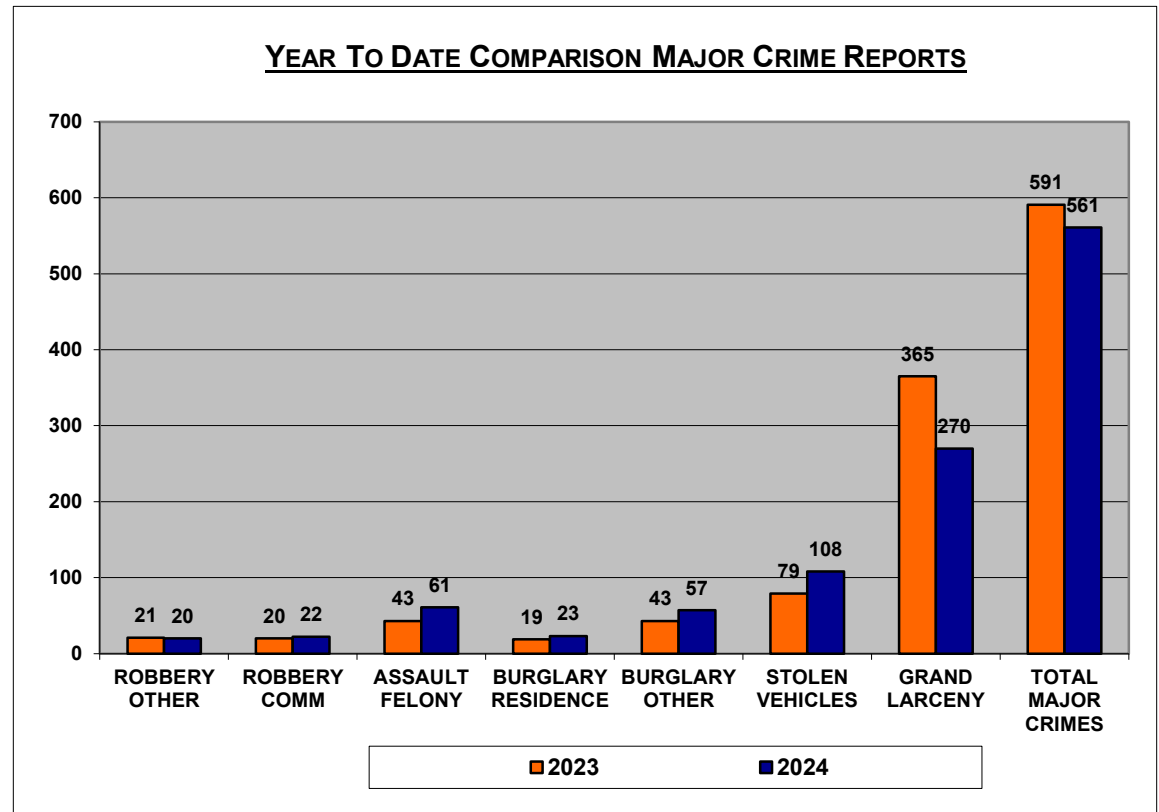

### 5TH PRECINCT

YTD COMPARISON CRIME REPORTS			
5th Precinct	2023	2024	
Start Date	01/01/23	01/01/24	
End Date	07/16/23	07/15/24	%Change
MURDER	1	0	-100.00%
RAPE	0	0	0.00%
CRIMINAL SEXUAL ACT	0	0	0.00%
SEXUAL ABUSE	0	0	0.00%
ROBBERY OTHER	21	20	-4.76%
ROBBERY COMM	20	22	10.00%
ASSAULT FELONY	43	61	41.86%
BURGLARY RESIDENCE	19	23	21.05%
BURGLARY OTHER	43	57	32.56%
STOLEN VEHICLES	79	108	36.71%
GRAND LARCENY	365	270	-26.03%
<b>TOTAL MAJOR CRIMES</b>	<b>591</b>	<b>561</b>	<b>-5.08%</b>