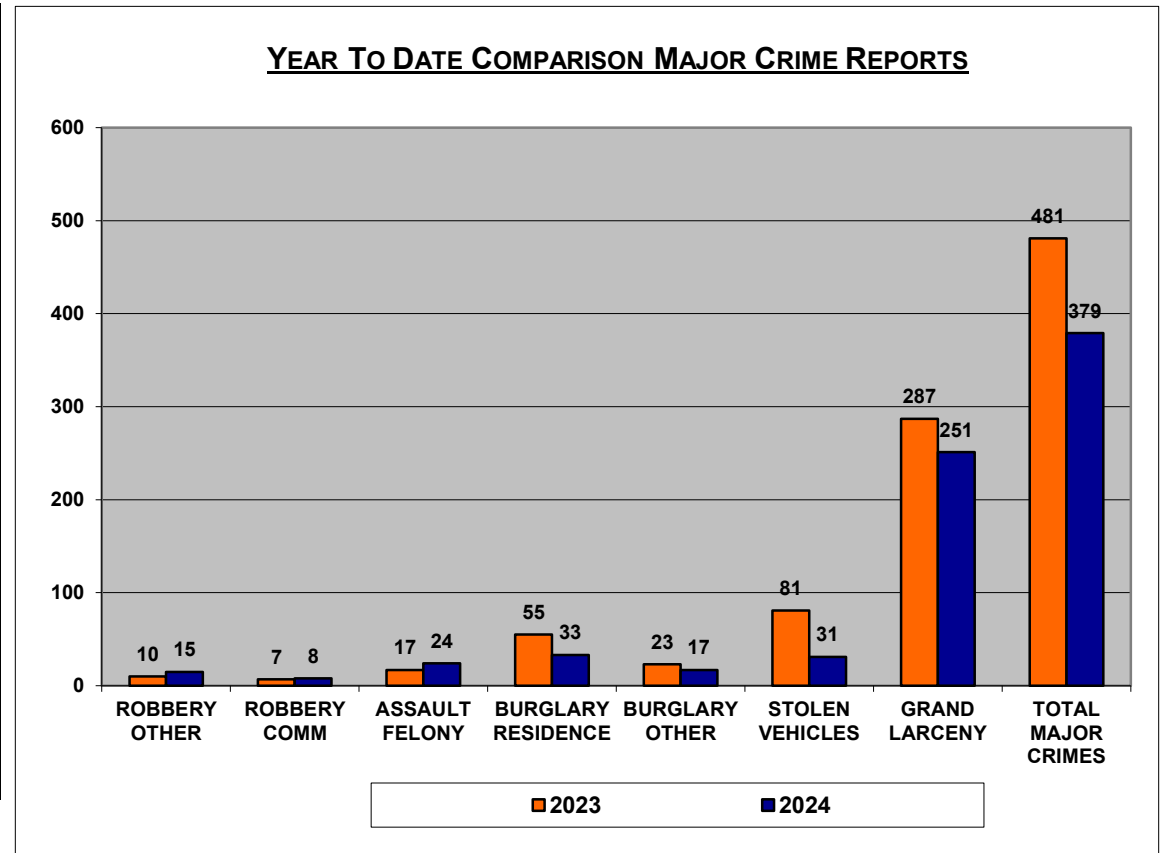

BRUCE BLAKEMAN
COUNTY EXECUTIVE

NASSAU COUNTY POLICE DEPARTMENT STRAT-COM COMPARISON REPORT

PATRICK J. RYDER
POLICE COMMISSIONER

6TH PRECINCT

YTD COMPARISON CRIME REPORTS			
6th Precinct	2023	2024	
Start Date	01/01/23	01/01/24	
End Date	10/22/23	10/21/24	%Change
MURDER	0	0	0.00%
RAPE	1	0	-100.00%
CRIMINAL SEXUAL ACT	0	0	0.00%
SEXUAL ABUSE	0	0	0.00%
ROBBERY OTHER	10	15	50.00%
ROBBERY COMM	7	8	14.29%
ASSAULT FELONY	17	24	41.18%
BURGLARY RESIDENCE	55	33	-40.00%
BURGLARY OTHER	23	17	-26.09%
STOLEN VEHICLES	81	31	-61.73%
GRAND LARCENY	287	251	-12.54%
TOTAL MAJOR CRIMES	481	379	-21.21%

*
s
t
r
e
t