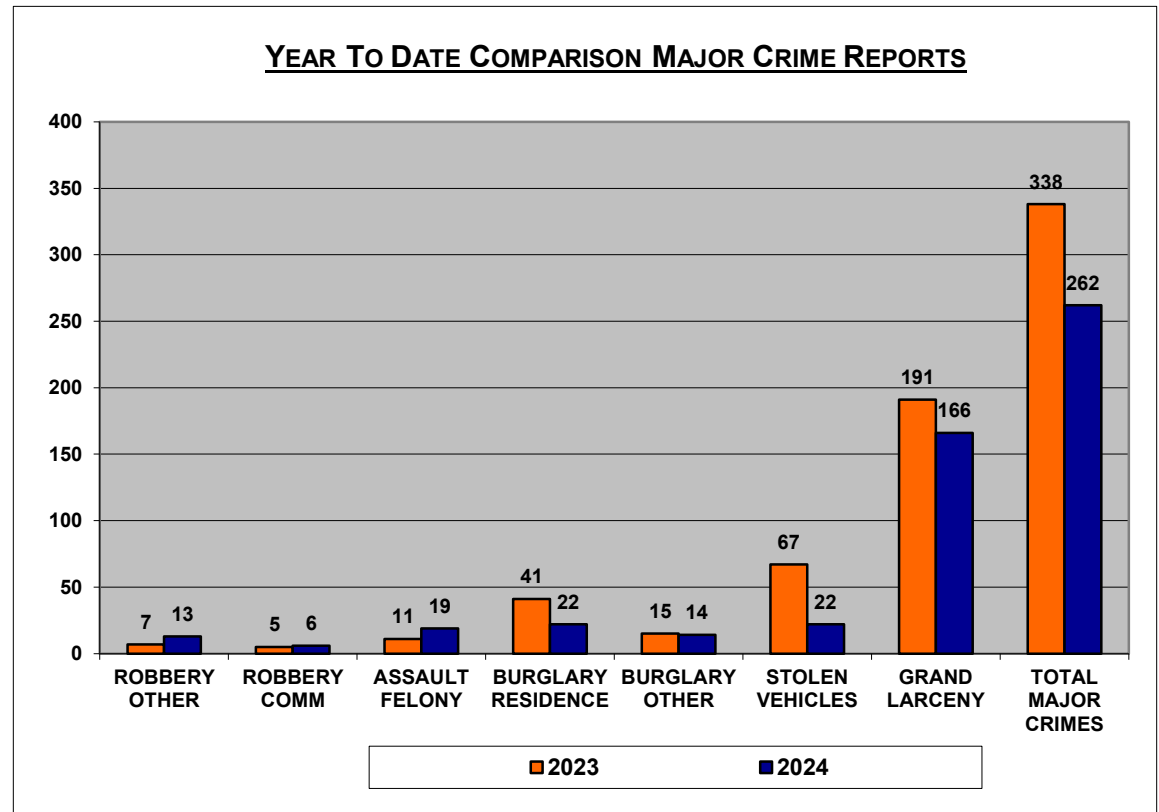

### 6TH PRECINCT

YTD COMPARISON CRIME REPORTS			
6th Precinct	2023	2024	
Start Date	01/01/23	01/01/24	
End Date	07/16/23	07/15/24	%Change
MURDER	0	0	0.00%
RAPE	1	0	-100.00%
CRIMINAL SEXUAL ACT	0	0	0.00%
SEXUAL ABUSE	0	0	0.00%
ROBBERY OTHER	7	13	85.71%
ROBBERY COMM	5	6	20.00%
ASSAULT FELONY	11	19	72.73%
BURGLARY RESIDENCE	41	22	-46.34%
BURGLARY OTHER	15	14	-6.67%
STOLEN VEHICLES	67	22	-67.16%
GRAND LARCENY	191	166	-13.09%
<b>TOTAL MAJOR CRIMES</b>	<b>338</b>	<b>262</b>	<b>-22.49%</b>