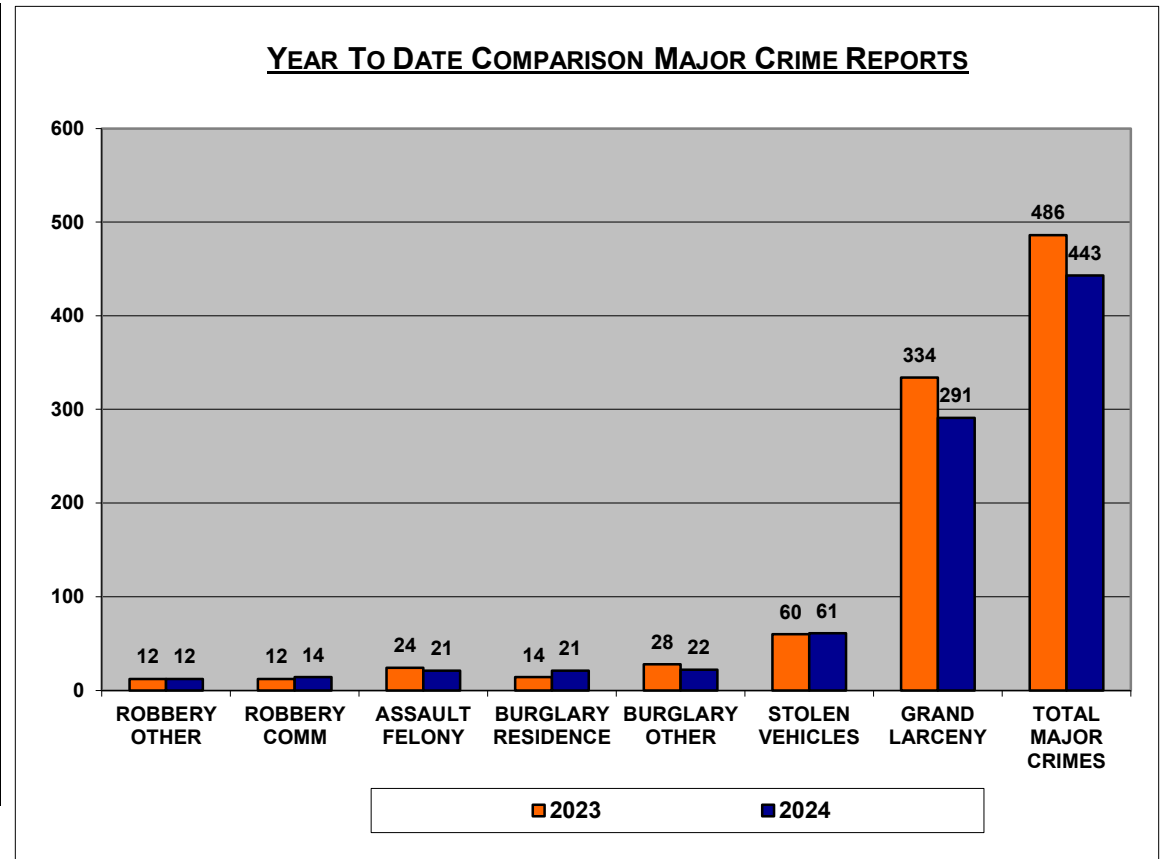

BRUCE BLAKEMAN
COUNTY EXECUTIVE

NASSAU COUNTY POLICE DEPARTMENT

STRAT-COM COMPARISON REPORT

PATRICK J. RYDER
POLICE COMMISSIONER

7TH PRECINCT

YTD COMPARISON CRIME REPORTS			
7th Precinct	2023	2024	
Start Date	01/01/23	01/01/24	
End Date	10/22/23	10/21/24	%Change
MURDER	0	1	100.00%
RAPE	2	0	-100.00%
CRIMINAL SEXUAL ACT	0	0	0.00%
SEXUAL ABUSE	0	0	0.00%
ROBBERY OTHER	12	12	0.00%
ROBBERY COMM	12	14	16.67%
ASSAULT FELONY	24	21	-12.50%
BURGLARY RESIDENCE	14	21	50.00%
BURGLARY OTHER	28	22	-21.43%
STOLEN VEHICLES	60	61	1.67%
GRAND LARCENY	334	291	-12.87%
TOTAL MAJOR CRIMES	486	443	-8.85%