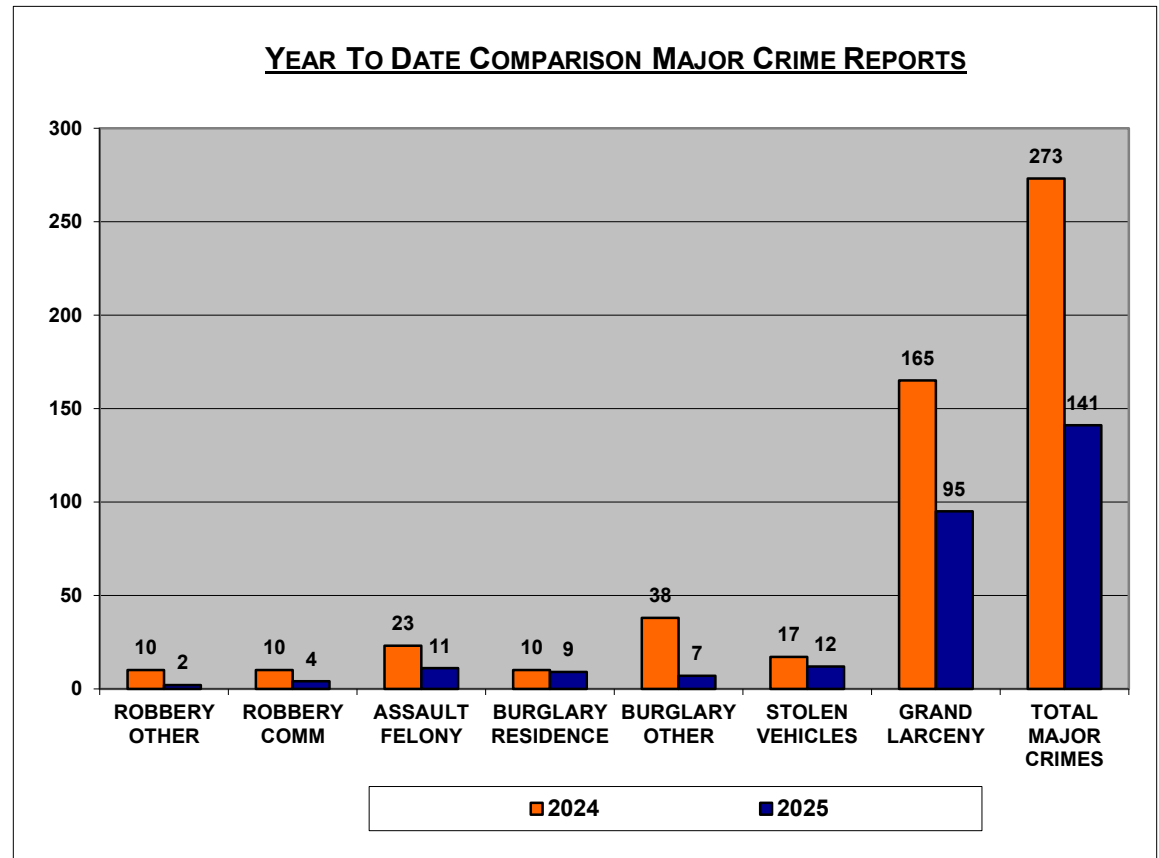

BRUCE BLAKEMAN
COUNTY EXECUTIVE

NASSAU COUNTY POLICE DEPARTMENT STRAT-COM COMPARISON REPORT

PATRICK J. RYDER
POLICE COMMISSIONER

3RD PRECINCT

YTD COMPARISON CRIME REPORTS			
3rd Precinct	2024	2025	
Start Date	01/01/24	01/01/25	
End Date	02/25/24	02/24/25	%Change
MURDER	0	0	0.00%
RAPE	0	1	100.00%
CRIMINAL SEXUAL ACT	0	0	0.00%
SEXUAL ABUSE	0	0	0.00%
ROBBERY OTHER	10	2	-80.00%
ROBBERY COMM	10	4	-60.00%
ASSAULT FELONY	23	11	-52.17%
BURGLARY RESIDENCE	10	9	-10.00%
BURGLARY OTHER	38	7	-81.58%
STOLEN VEHICLES	17	12	-29.41%
GRAND LARCENY	165	95	-42.42%
TOTAL MAJOR CRIMES	273	141	-48.35%