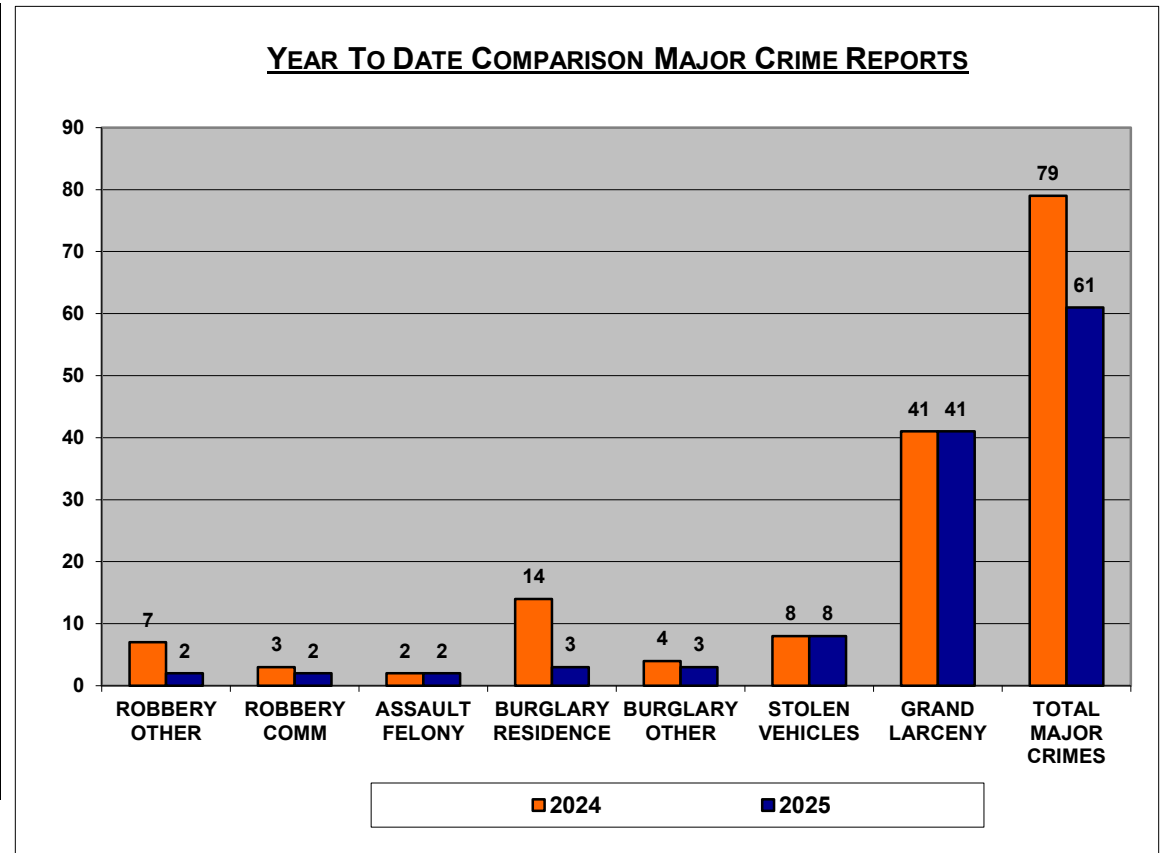

BRUCE BLAKEMAN
COUNTY EXECUTIVE

NASSAU COUNTY POLICE DEPARTMENT

STRAT-COM COMPARISON REPORT

PATRICK J. RYDER
POLICE COMMISSIONER

6TH PRECINCT

YTD COMPARISON CRIME REPORTS			
6th Precinct	2024	2025	
Start Date	01/01/24	01/01/25	
End Date	02/25/24	02/24/25	%Change
MURDER	0	0	0.00%
RAPE	0	0	0.00%
CRIMINAL SEXUAL ACT	0	0	0.00%
SEXUAL ABUSE	0	0	0.00%
ROBBERY OTHER	7	2	-71.43%
ROBBERY COMM	3	2	-33.33%
ASSAULT FELONY	2	2	0.00%
BURGLARY RESIDENCE	14	3	-78.57%
BURGLARY OTHER	4	3	-25.00%
STOLEN VEHICLES	8	8	0.00%
GRAND LARCENY	41	41	0.00%
TOTAL MAJOR CRIMES	79	61	-22.78%

*
s
t
r
e
t