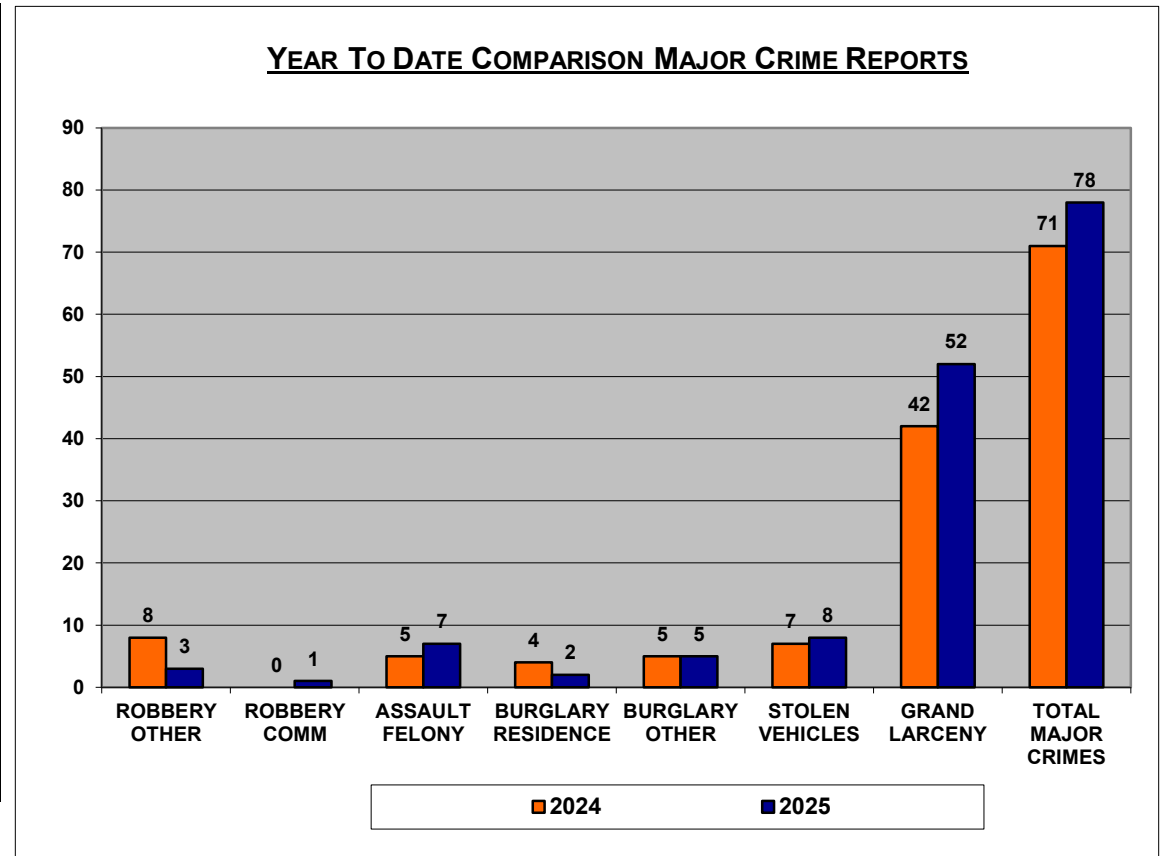

BRUCE BLAKEMAN
COUNTY EXECUTIVE

NASSAU COUNTY POLICE DEPARTMENT

STRAT-COM COMPARISON REPORT

PATRICK J. RYDER
POLICE COMMISSIONER

8TH PRECINCT

YTD COMPARISON CRIME REPORTS			
8th Precinct	2024	2025	
Start Date	01/01/24	01/01/25	
End Date	02/25/24	02/24/25	%Change
MURDER	0	0	0.00%
RAPE	0	0	0.00%
CRIMINAL SEXUAL ACT	0	0	0.00%
SEXUAL ABUSE	0	0	0.00%
ROBBERY OTHER	8	3	-62.50%
ROBBERY COMM	0	1	100.00%
ASSAULT FELONY	5	7	40.00%
BURGLARY RESIDENCE	4	2	-50.00%
BURGLARY OTHER	5	5	0.00%
STOLEN VEHICLES	7	8	14.29%
GRAND LARCENY	42	52	23.81%
TOTAL MAJOR CRIMES	71	78	9.86%