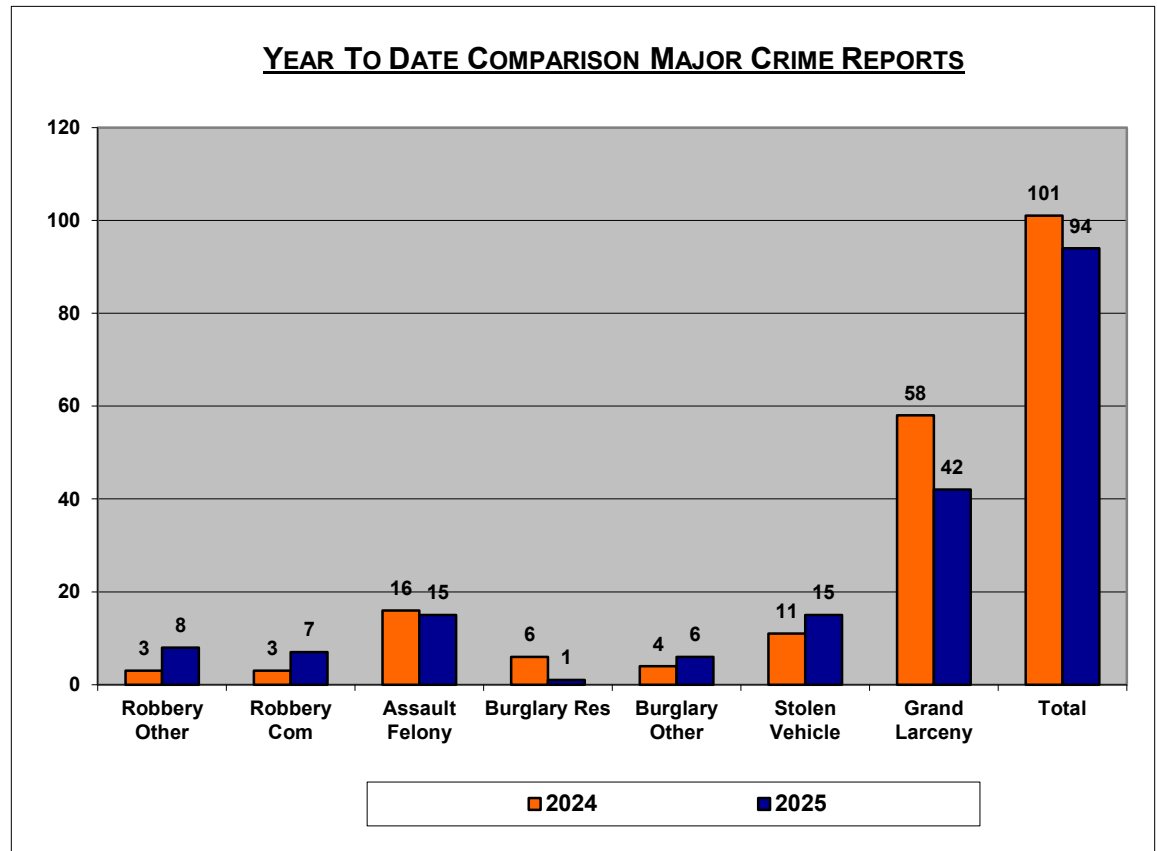

BRUCE BLAKEMAN
COUNTY EXECUTIVE

NASSAU COUNTY POLICE DEPARTMENT STRAT-COM COMPARISON REPORT

PATRICK J. RYDER
POLICE COMMISSIONER

1ST PRECINCT

YTD COMPARISON CRIME REPORTS			
1st Precinct	2024	2025	
Start Date	01/01/24	01/01/25	
End Date	02/25/24	02/24/25	%Change
Murder	0	0	0.00%
Rape 1st	0	0	0.00%
Cr Sex Act 1st	0	0	0.00%
Sex Abuse 1st	0	0	0.00%
Robbery Other	3	8	166.67%
Robbery Com	3	7	133.33%
Assault Felony	16	15	-6.25%
Burglary Res	6	1	-83.33%
Burglary Other	4	6	50.00%
Stolen Vehicle	11	15	36.36%
Grand Larceny	58	42	-27.59%
Total	101	94	-6.93%

*
s
t
r
e
t