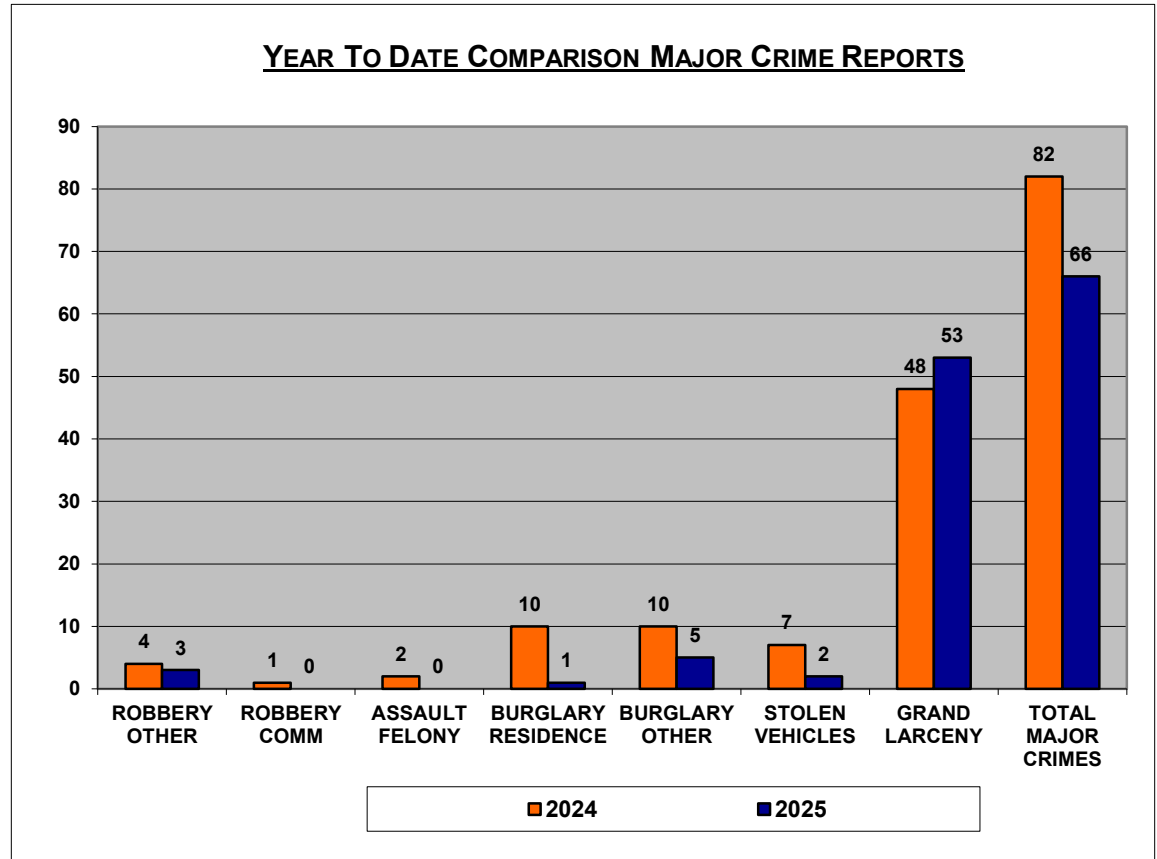

BRUCE BLAKEMAN
COUNTY EXECUTIVE

NASSAU COUNTY POLICE DEPARTMENT

STRAT-COM COMPARISON REPORT

PATRICK J. RYDER
POLICE COMMISSIONER

2ND PRECINCT

YTD COMPARISON CRIME REPORTS			
2nd Precinct	2024	2025	
Start Date	01/01/24	01/01/25	
End Date	02/25/24	02/24/25	%Change
MURDER	0	0	0.00%
RAPE	0	0	0.00%
CRIMINAL SEXUAL ACT	0	0	0.00%
SEXUAL ABUSE	0	2	200.00%
ROBBERY OTHER	4	3	-25.00%
ROBBERY COMM	1	0	-100.00%
ASSAULT FELONY	2	0	-100.00%
BURGLARY RESIDENCE	10	1	-90.00%
BURGLARY OTHER	10	5	-50.00%
STOLEN VEHICLES	7	2	-71.43%
GRAND LARCENY	48	53	10.42%
TOTAL MAJOR CRIMES	82	66	-19.51%